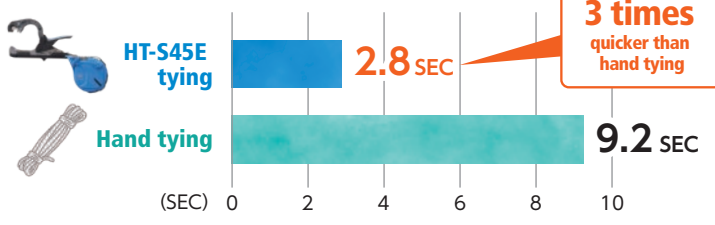

Application examples

Pear Kiwi Apple Nursery

Up to 4.6 times stronger!*

HT-S45E, TAPENER Strong Bind performs up to 4.6 times stronger binding force compared with current model which keeps branches to the direction you intend.

* Compare with Max TAPE-15

Easy-load magazine!

3 times quicker than hand tying!

Just 2 clicks give you a perfect tie that is approx. 3 times quicker than usual hand tying. * An internal investigation

STRONG BIND HT-S45E(BL)