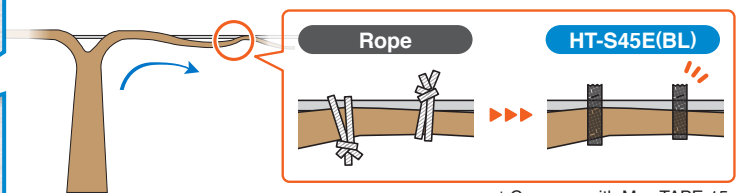

Application examples

Pear Kiwi Apple Nursery

Up to 4.6 times stronger!*

HT-S45E, TAPENER Strong Bind performs up to 4.6 times stronger binding force compared with current model which keeps branches to the direction you intend.

* Compare with Max TAPE-15

Easy-load magazine!

3 times quicker than hand tying!

Just 2 clicks give you a perfect tie that is approx. 3 times quicker than usual hand tying. * An internal investigation

STRONG BIND HT-S45E(BL)

Dedicated tape and staples

TAPE-T32B and 404F-L are the dedicated tape and staple work with HT-S45E ONLY. Be sure to use dedicated tape and staples

TAPE-T32B
Tape material : Tarpaulin
Thickness 10 mil (0.25mm) x
Width 1/3 inch (9mm) x
Length 105 ft (32m)
5rolls / BOX