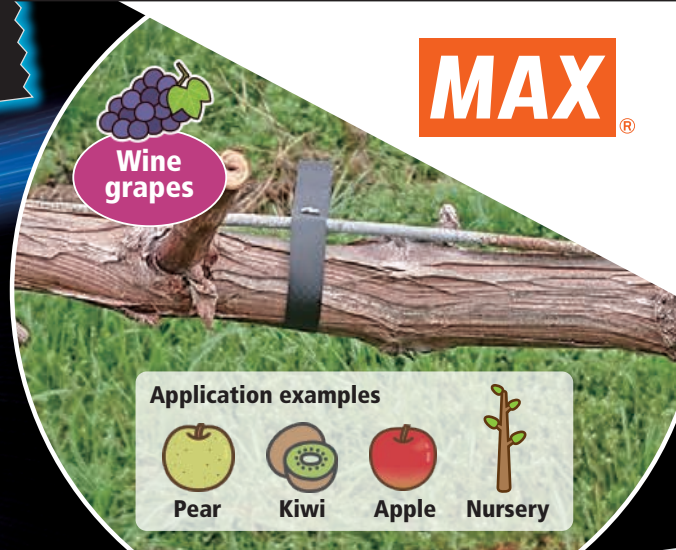

TAPENER comes with the stronger binding force

TAPENER STRONG BIND

Max is the original manufacturer of tape binding tool, TAPENER and developed stronger binding model in its line up. That helps your work that requires retention force at field.

Application examples

Pear Kiwi Apple Nursery

Up to 4.6 times stronger!*

HT-S45E, TAPENER Strong Bind performs up to 4.6 times stronger binding force compared with current model which keeps branches to the direction you intend.

* Compare with Max TAPE-15

Easy-load magazine!

3 times quicker than hand tying!

Just 2 clicks give you a perfect tie that is approx. 3 times quicker than usual hand tying. * An internal investigation

STRONG BIND HT-S45E(BL)