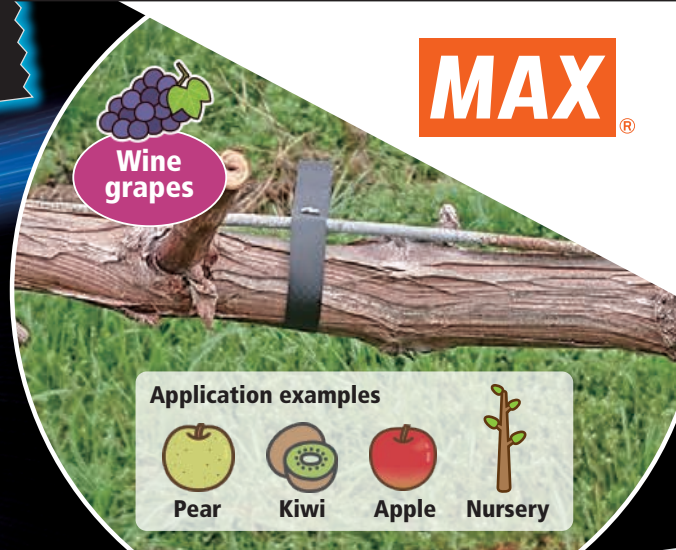

TAPENER comes with the stronger binding force

TAPENER STRONG BIND

Max is the original manufacturer of tape binding tool, TAPENER and developed stronger binding model in its line up. That helps your work that requires retention force at field.

Application examples

Pear Kiwi Apple Nursery

Up to 4.6 times stronger!*

HT-S45E, TAPENER Strong Bind performs up to 4.6 times stronger binding force compared with current model which keeps branches to the direction you intend.

* Compare with Max TAPE-15

Easy-load magazine!

3 times quicker than hand tying!

Just 2 clicks give you a perfect tie that is approx. 3 times quicker than usual hand tying. * An internal investigation

Dedicated tape and staples