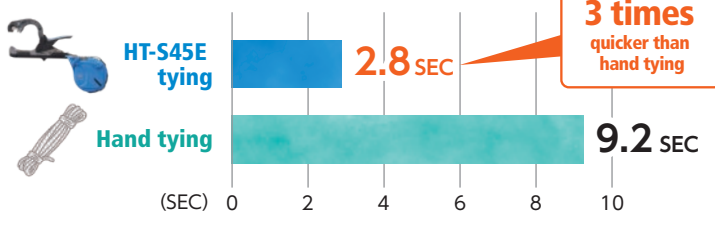

Application examples

Pear Kiwi Apple Nursery

Up to 4.6 times stronger!*

HT-S45E, TAPENER Strong Bind performs up to 4.6 times stronger binding force compared with current model which keeps branches to the direction you intend.

* Compare with Max TAPE-15

Easy-load magazine!

3 times quicker than hand tying!

Just 2 clicks give you a perfect tie that is approx. 3 times quicker than usual hand tying. * An internal investigation

Dedicated tape and staples