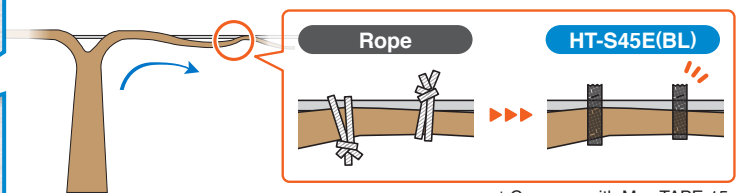

Application examples

Pear Kiwi Apple Nursery

Up to 4.6 times stronger!*

HT-S45E, TAPENER Strong Bind performs up to 4.6 times stronger binding force compared with current model which keeps branches to the direction you intend.

TAPE-T32B and 404F-L are the dedicated tape and staple work with HT-S45E ONLY. Be sure to use dedicated tape and staples

TAPE-T32B
Tape material : Tarpaulin
Thickness 10 mil (0.25mm) x
Width 1/3 inch (9mm) x
Length 105 ft (32m)
5rolls / BOX